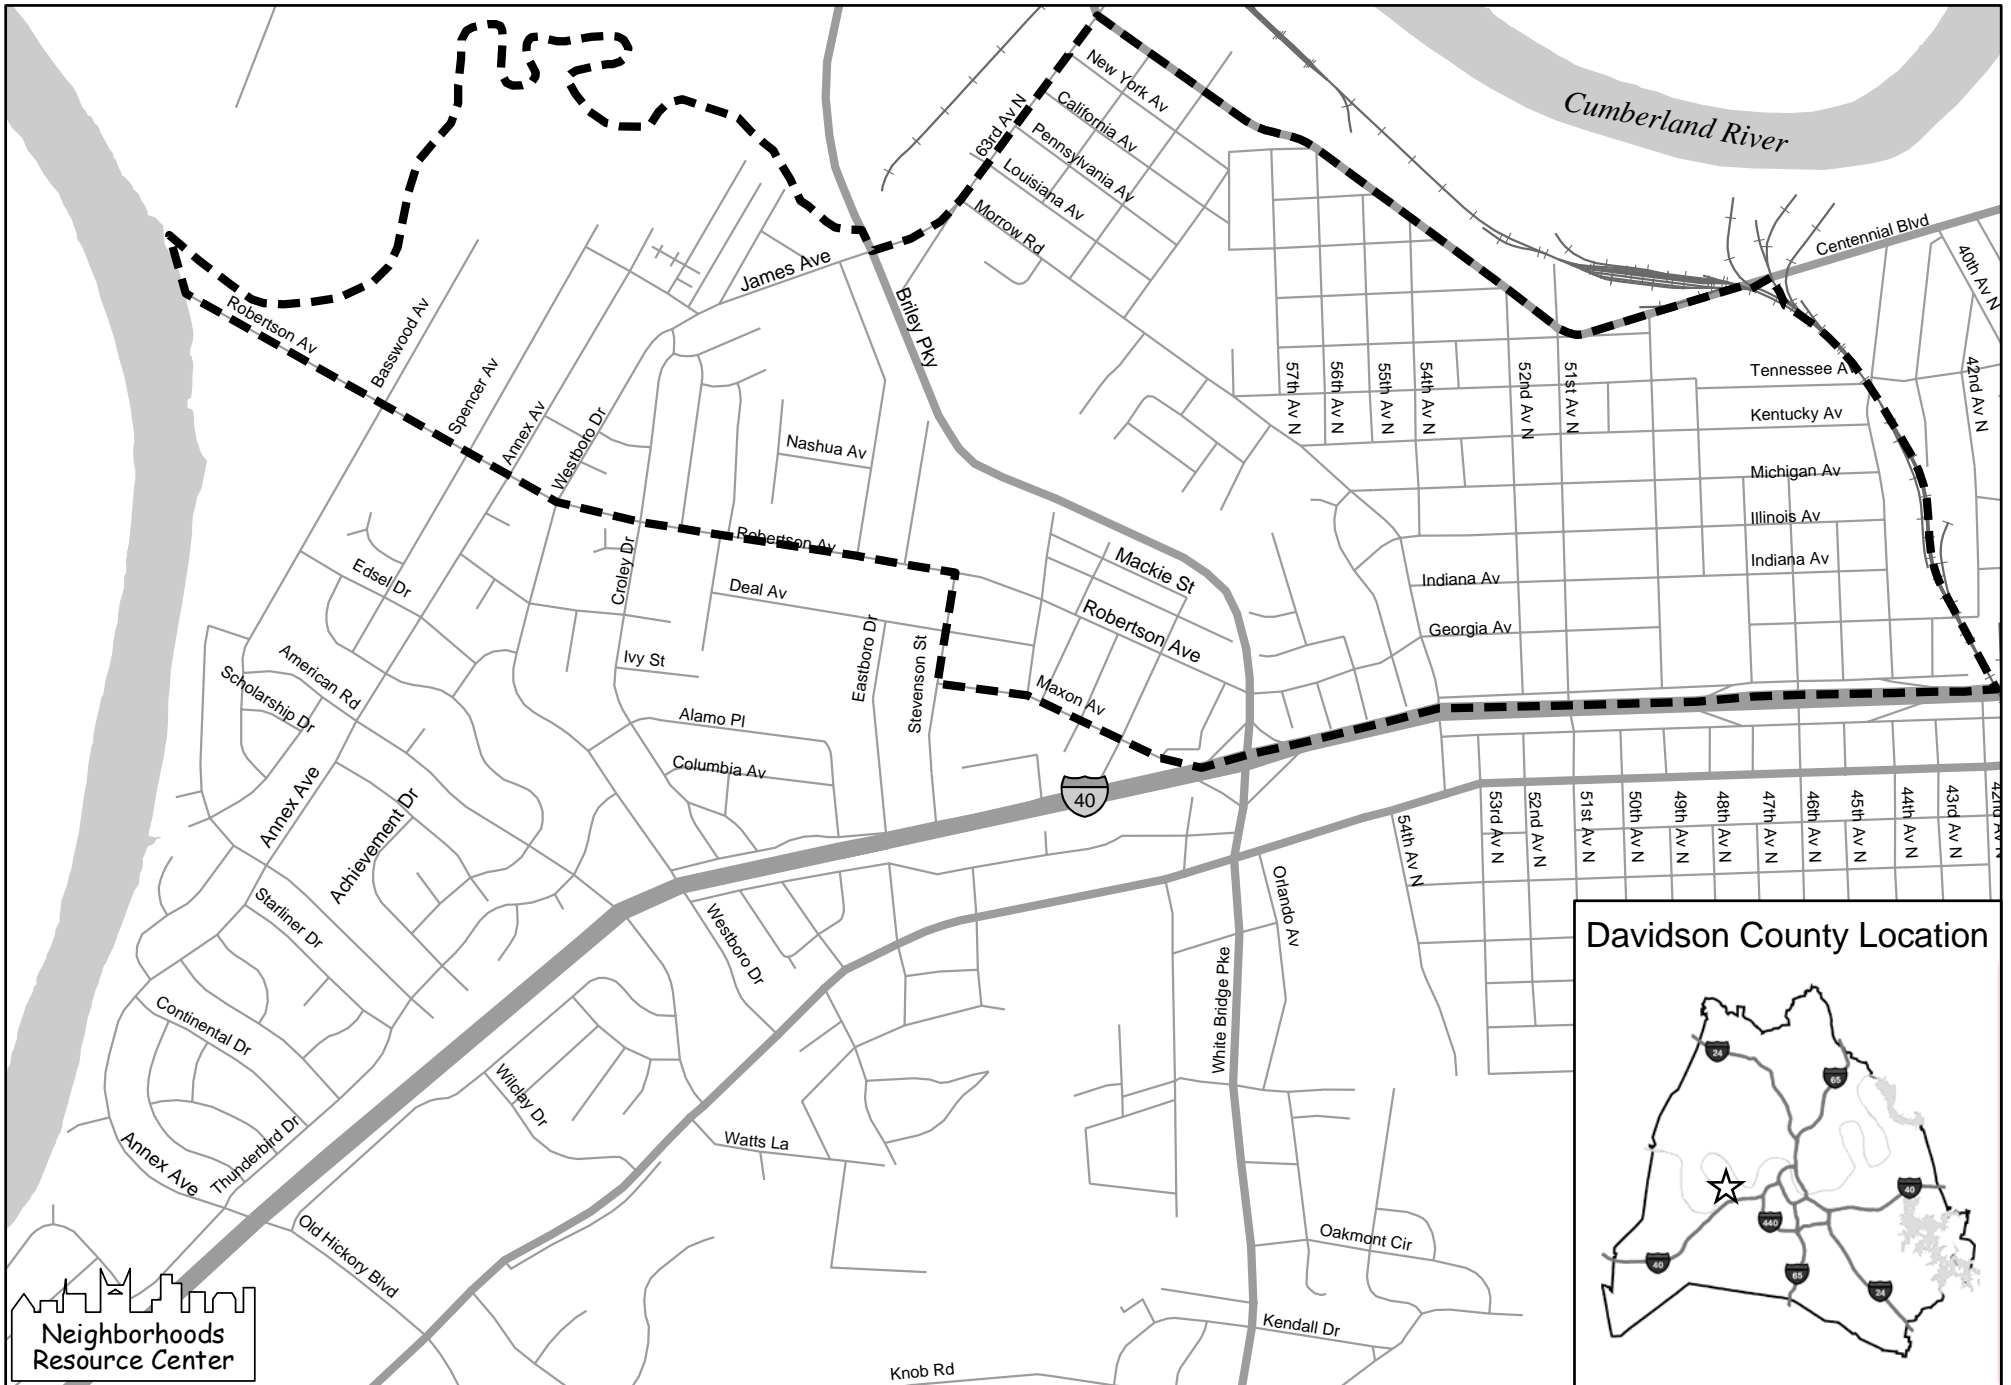

# Robertson-Urbandale-Nations Neighborhood Boundaries

Map Created by the Neighborhoods Resource Center; Cartography by Blaine Ray, 1/2004.  
 Source: Neighborhoods Resource Center; Metropolitan Planning Department.